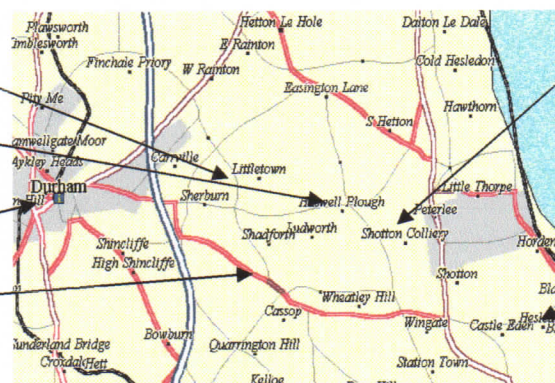

and bookings for University Castle College can be made on line at:

<http://bookings.travelstay.com/DurhamUniversityBooking.htm>

Hardwicke Hall Manor Hotel (5mls from Airfield) Hotel & Licensed Restaurant (a £55.00 rate may be possible) Hesleden Road, Hesleden, Durham TS27 4PA **01429.836326** www.hardwicke-hall.co.uk

The Gables (3mls from Airfield) Licensed Restaurant GuestHouse (£56.00 single/£66.00 twin). Haswell Plough Durham DH6 2EW **0191.5262982.**

The Three Horse Shoes Inn (6mls from DZ) 7 En-suite Rooms. Running Waters Sherburn House Co Durham **0191.3720286.** Situated on A181 Peterlee/Durham City Road

Hallgarth Manor Hotel (5mls from Airfield)
Prices include full English Breakfast.
High Pitington Durham **0191.3721188.**

Royal County Hotel (Durham City 8mls from Airfield). Upmarket Hotel with leisure/fitness suite and heated indoor swimming pool. Old Elvet Durham City **0191.3866821.**

Premier Travel Inn (Durham City Centre 8mls from Airfield). Freemans Place, Walkergate, Durham City, DH1 1SQ from £63.00 for double/twin room – **08708506342.**

Travel Lodge (Durham City 8mls from Airfield). Station Lane Gilesgate Durham City DH1 1LU **08719846136.**

Bannatynes Hotel (Durham 8mls from Airfield). From £35. Eden Terrace Durham DH1 2HJ **0191 3846796**

Hallgarth Manor Hotel

The Gables

**Durham City (Travel Inn,
Travelodge, Bannatynes,
Durham University,
Royal County).**

The Three Horse Shoes

The Airfield

Hardwicke Hall Manor Hotel

Or try Durham Tourist Information Centre: 0191 384 3720